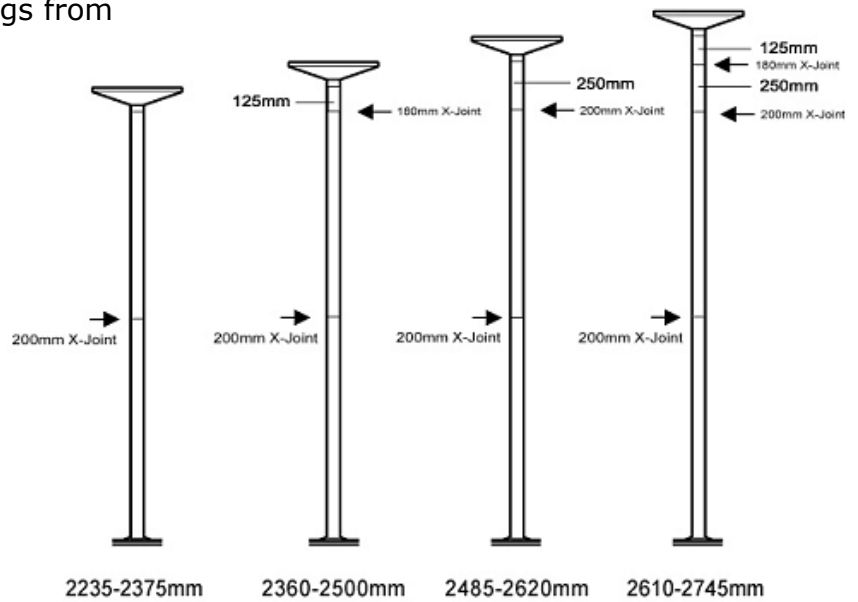

Poleware

my pole dance shop

The X-Pole XPERT will fit ceilings from 2.23m to 2.74m:

Any further increase in height will require additional extensions (purple):